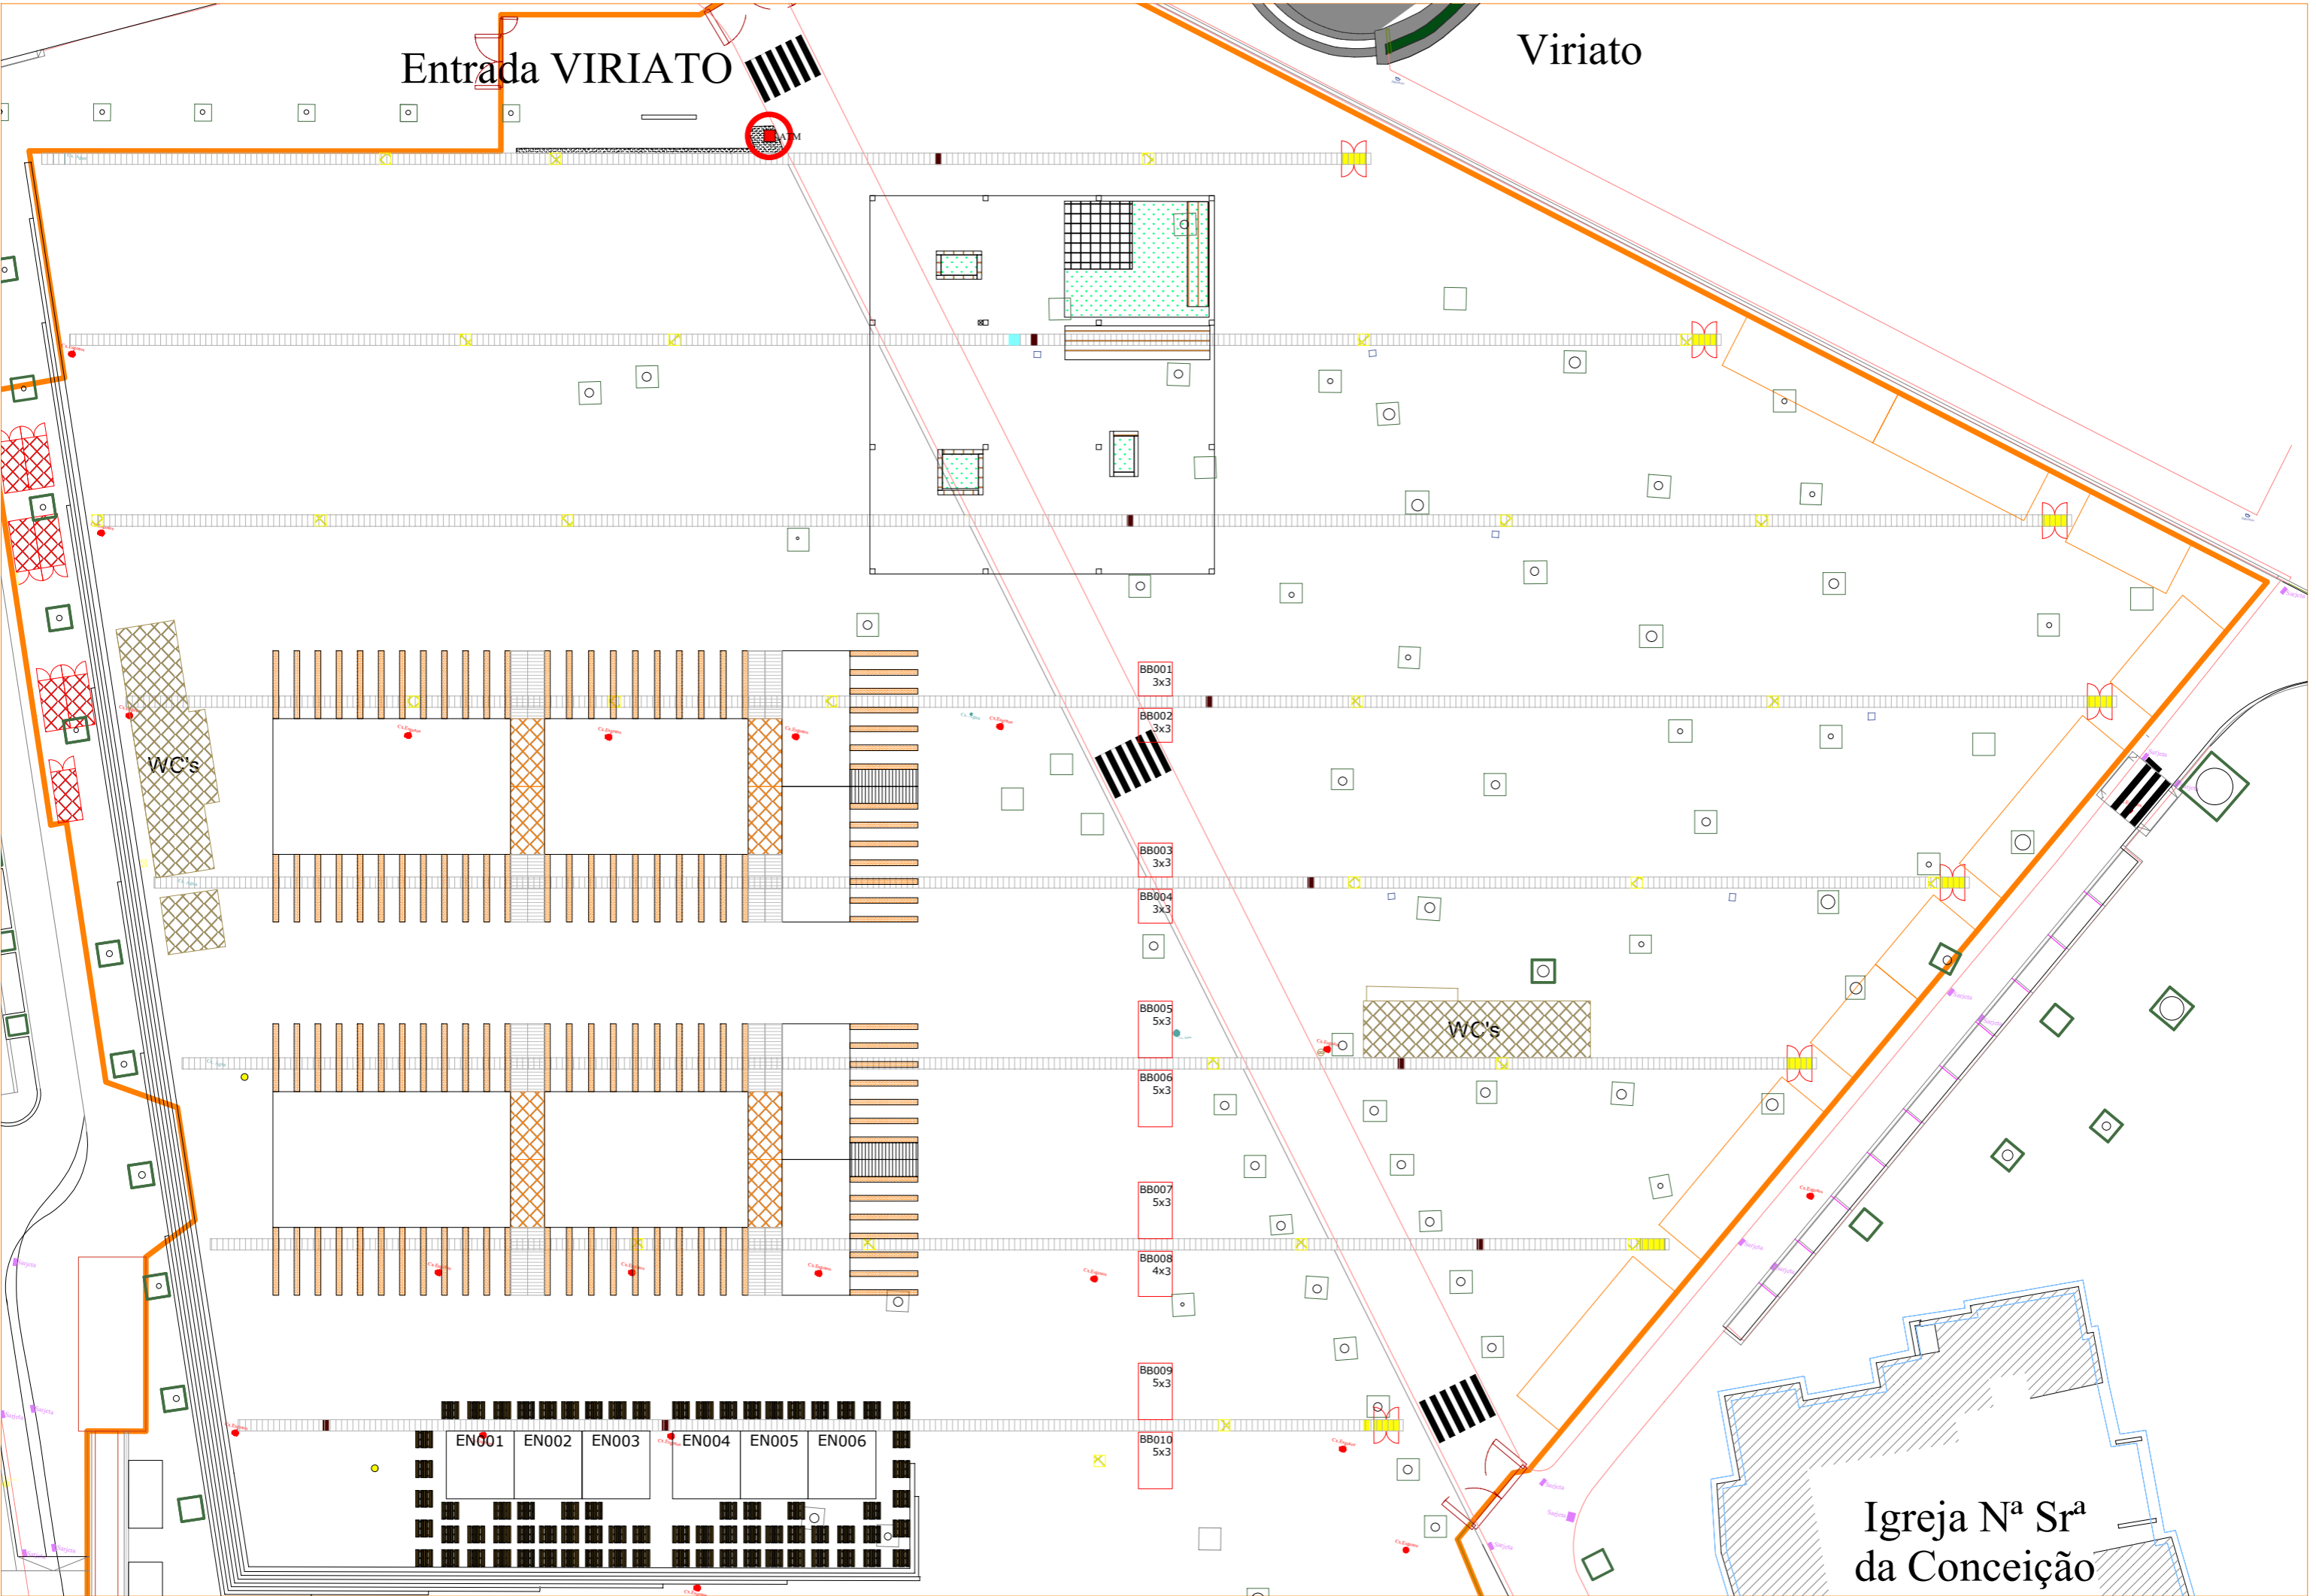

Entrada VIRIATO

Viriato

WC's

WC's

- BB001 3x3
- BB002 3x3
- BB003 3x3
- BB004 3x3
- BB005 5x3
- BB006 5x3
- BB007 5x3
- BB008 4x3
- BB009 5x3
- BB010 5x3

- EN001
- EN002
- EN003
- EN004
- EN005
- EN006

Igreja N^a Sr^a
da Conceição