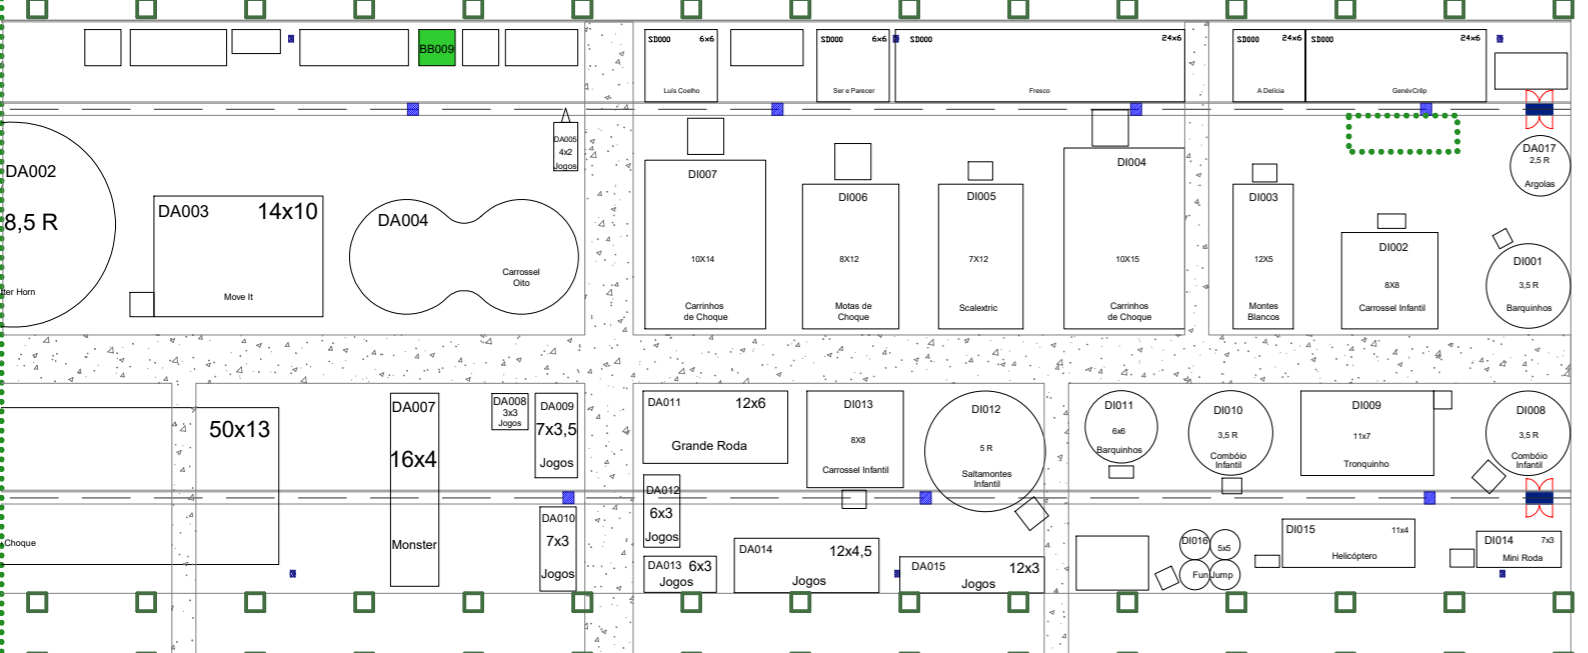

ALHAO  
TIUSOS

Polícia Municipal

FSMTv

Visu Marca

RE010

33x6 = 198m<sup>2</sup>

72m<sup>2</sup> esplanada

DA018

14x4

Tombola

PRAÇA VIRIATO

WC's

WC's

WC's

30m<sup>2</sup> esplanada

EN001

6x6

85m<sup>2</sup> esplanada

EN002

6x6

45m<sup>2</sup> esplanada

EN003

6x6

85m<sup>2</sup> esplanada

EN004

6x6

85m<sup>2</sup> esplanada

EN005

6x6

85m<sup>2</sup> esplanada

EN006

6x6