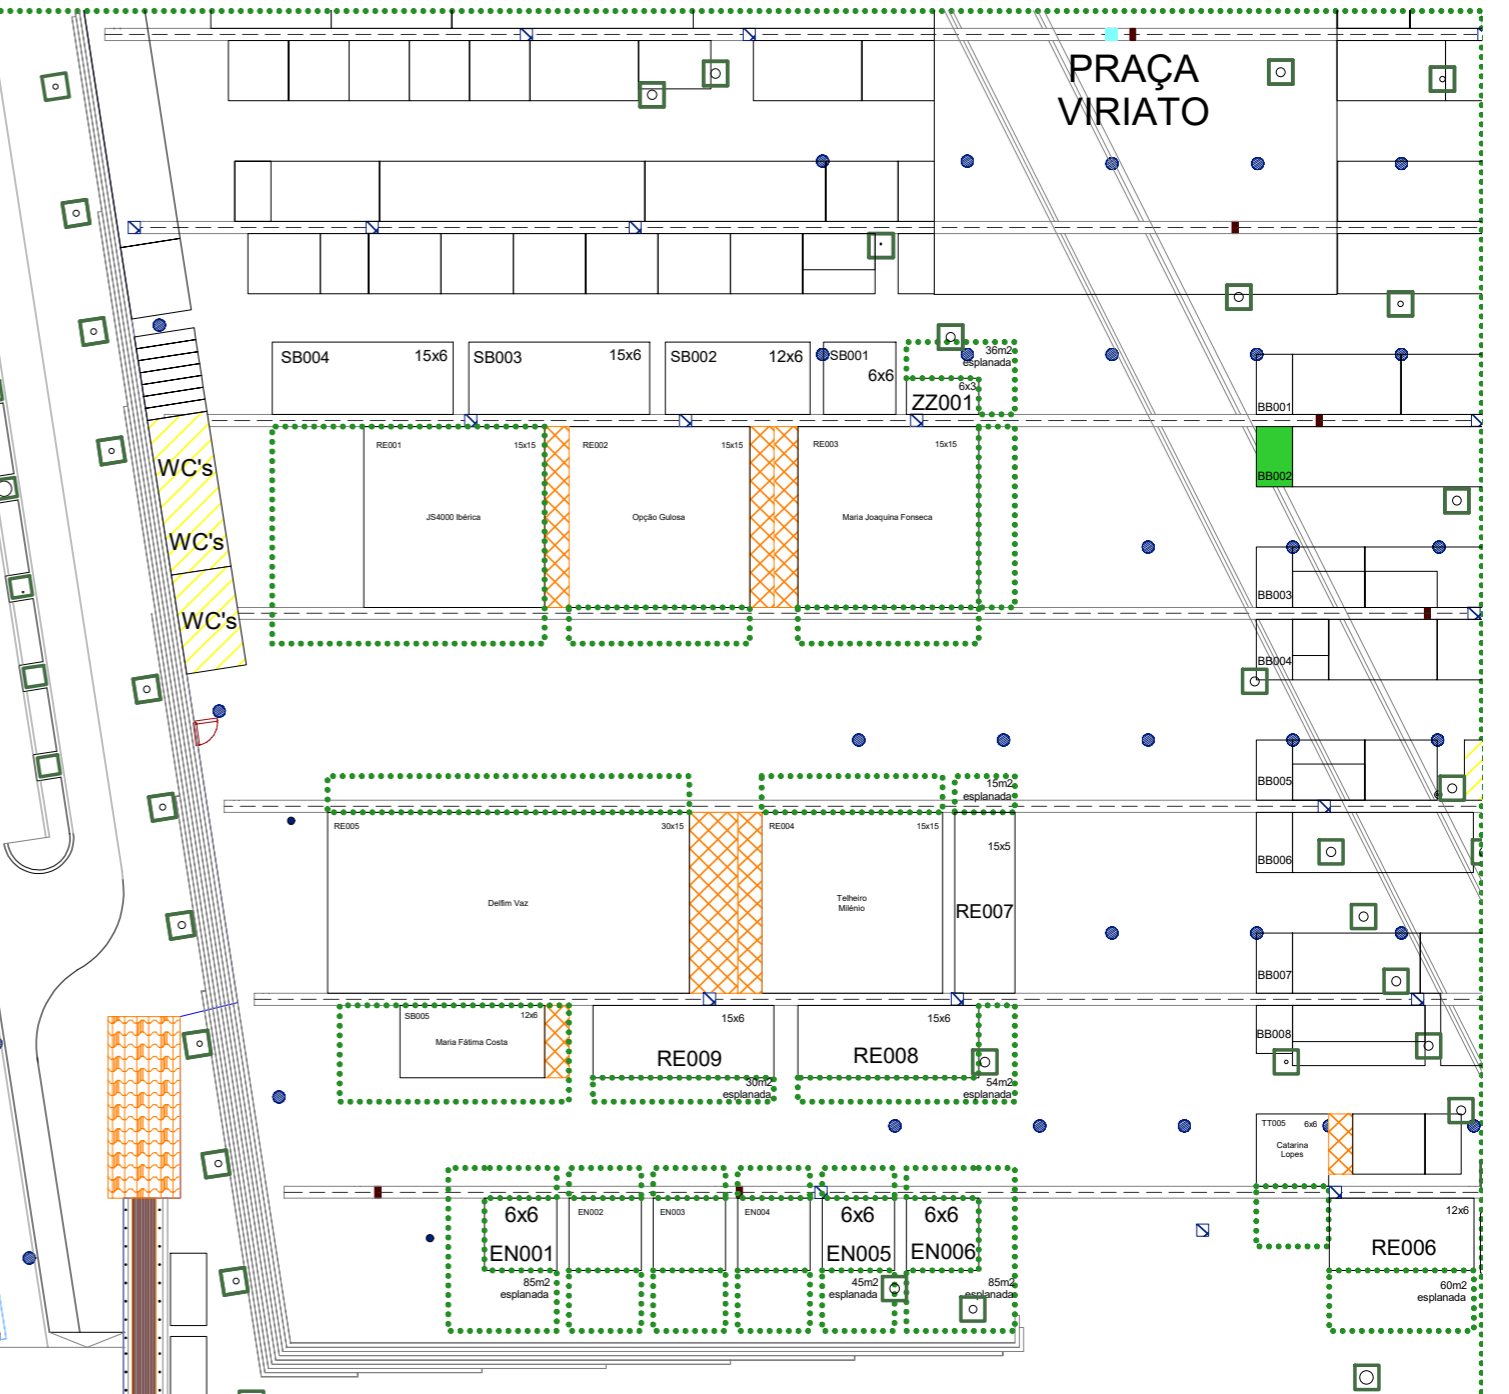

ALHAO  
TIUSOS

Polícia Municipal

FSMTv

Visu Marca

RE010

33x6 = 198m<sup>2</sup>

72m<sup>2</sup> esplanada

DA018

14x4

Tombola

PRAÇA VIRIATO

WC's

WC's

WC's

30m<sup>2</sup> esplanada

EN001

6x6

85m<sup>2</sup> esplanada

EN002

6x6

45m<sup>2</sup> esplanada

EN003

6x6

85m<sup>2</sup> esplanada

EN004

6x6

85m<sup>2</sup> esplanada

EN005

6x6

85m<sup>2</sup> esplanada

EN006

6x6